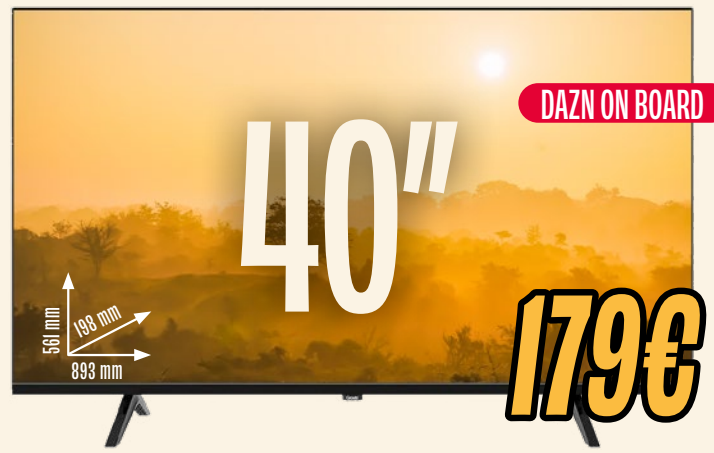

TV LED HD SRT32HH5553

- USB Multimediale - Bluetooth 5.0
- Controllo parentale
- Vesa 200x200mm

Graetz

- Smart Tizen (come Samsung)
- Dolby Vision
- Dolby Atmos

TV LED FHD GR40T2940

- Audio Bluetooth 5.1
- Vesa 200x200mm