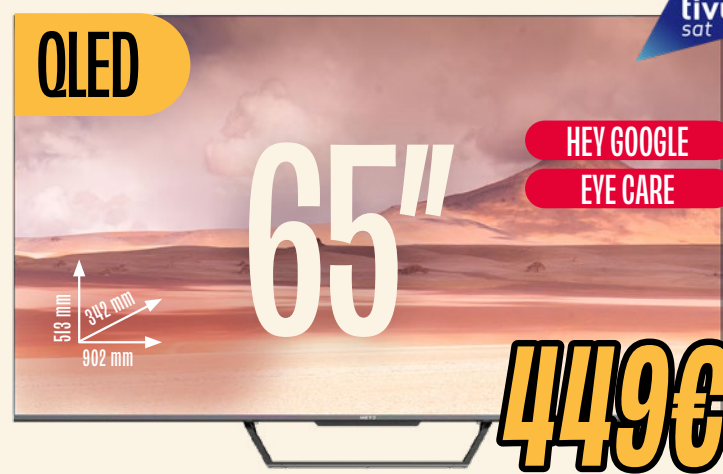

METZ

- Google TV con tutte le principali App integrate o scaricabili
- Dolby Vision & Atmos
- Bluetooth Audio

TV Q-LED UHD 4K 65MQD7500Z

- Telecomando Vocale
- Vesa 400x200mm

DISPONIBILE ANCHE 55" 55MQD7500 A 349€