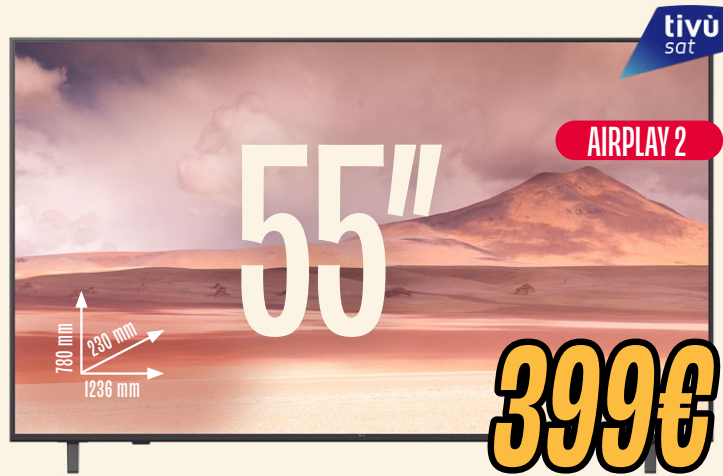

LG

- Processore Alpha7 8gen con AI
- Bluetooth Audio

TV LED ULTRA HD 4K HDR 55UA75006LA

- Smart WEBOS con tutte le principali app integrate
- Vesa 300x200mm